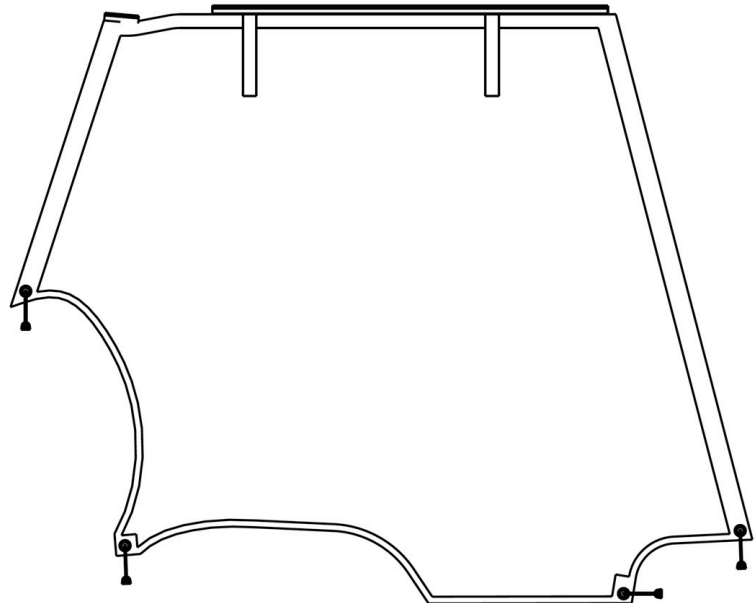

CLEANING & DISINFECTION

1. We recommend using a professional vinyl cleaner with **no alcohol**.
   - If a disinfectant is used, it is important to wash with soap and water after to dilute the disinfectant.
   - Let dry before storing
2. Note: DO NOT USE ALCOHOL BASED DISINFECTANT